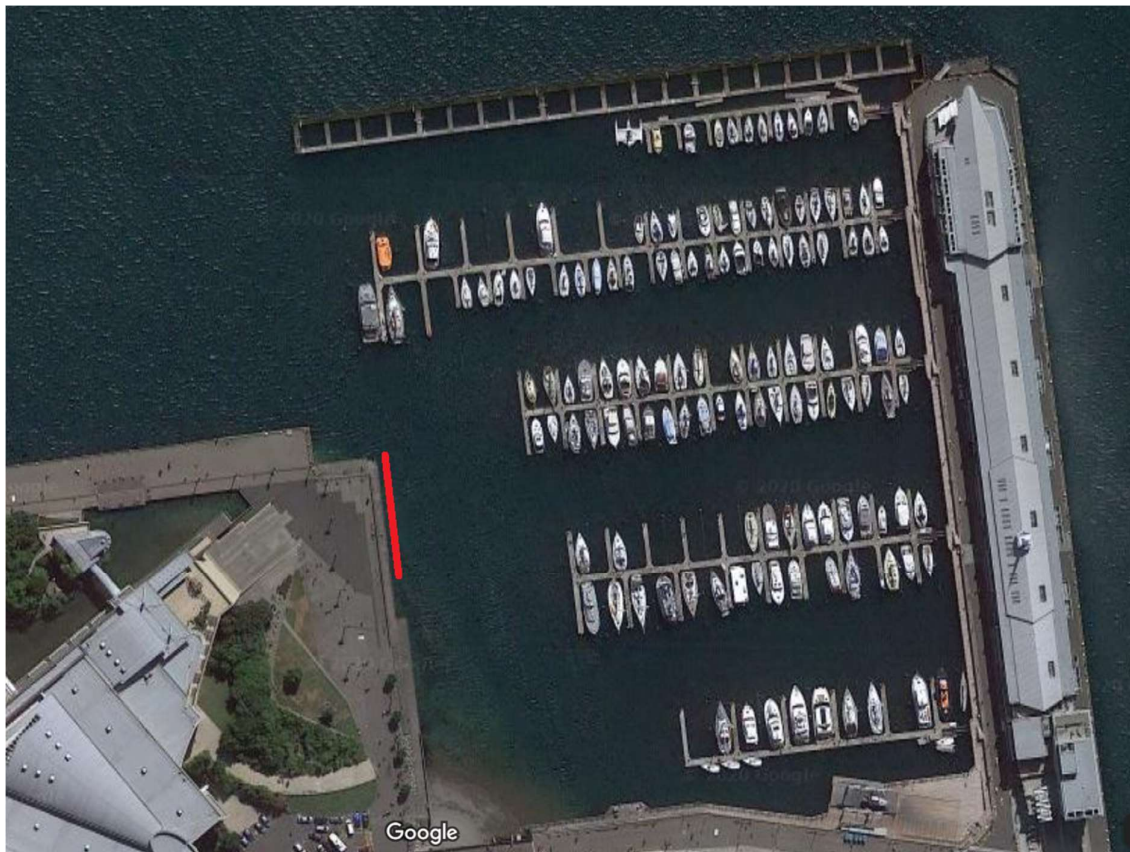

Option 1

Use the public wharf outside Te Papa. This is free and can be used for short time period pick up and drop off requirements. Please be aware that this area is shared with all Wellington harbour users.

The area marked in red below.